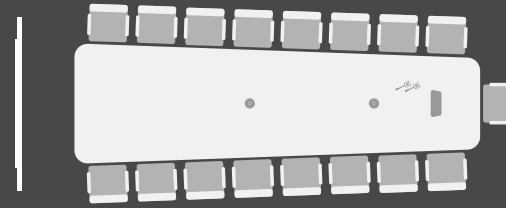

| logitech

coodart

Medium Conference Room

- Iiyama professional 4K display
- Logitech Rally Plus
- Barco ClickShare CX50 wireless conferencing
- Extron wall control panel
- Suitable for rooms of 7 - 11 people

65" Conference Room

75" Conference Room

Large Conference Room

- Iiyama professional 4K display
- Logitech Rally Plus
- Barco ClickShare CX50 wireless conferencing
- Extron wall control panel
- Suitable for rooms of 11 - 25 people

86" Conference Room

98" Conference Room

Room Upgrade Options

- Ceiling Speaker upgrade
- 5" Touch Screen Control Panel (table or wall mounted)