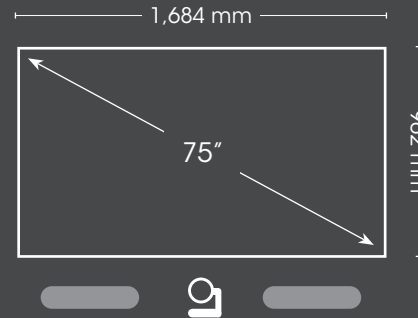

75" Conference Room