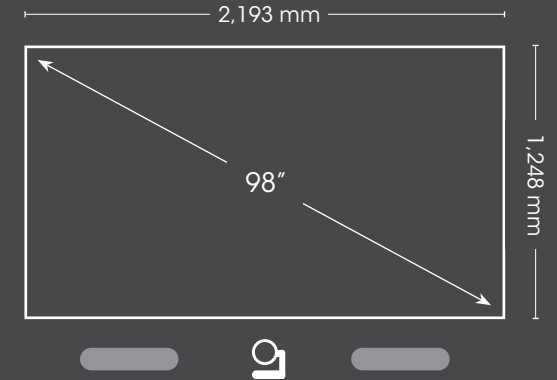

98" Conference Room

Room Upgrade Options

- Ceiling Speaker upgrade
- 5" Touch Screen Control Panel (table or wall mounted)