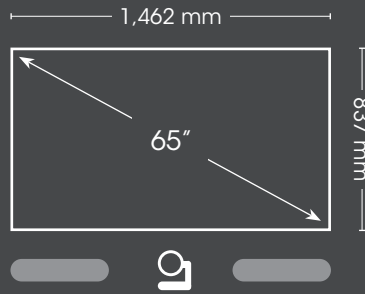

| logitech

coodart

Medium Conference Room

- Iiyama professional 4K display
- Logitech Rally Plus
- Barco ClickShare CX50 wireless conferencing
- Extron wall control panel
- Suitable for rooms of 7 - 11 people