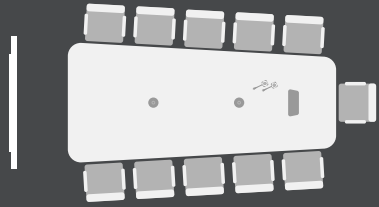

4K Display

Ultra-HD ConferenceCam

RightSound™ Speakers and Mic Pods

Wireless Conferencing

Wall Control Panel

CONFERENCE ROOM

iiyama

| ClickShare

| logitech

coodart

Medium Conference Room

- Iiyama professional 4K display
- Logitech Rally Plus
- Barco ClickShare CX50 wireless conferencing
- Extron wall control panel
- Suitable for rooms of 7 - 11 people

65" Conference Room

75" Conference Room

Large Conference Room

- Iiyama professional 4K display
- Logitech Rally Plus
- Barco ClickShare CX50 wireless conferencing
- Extron wall control panel
- Suitable for rooms of 11 - 25 people

86" Conference Room

98" Conference Room

Room Upgrade Options

- Ceiling Speaker upgrade
- 5" Touch Screen Control Panel (table or wall mounted)