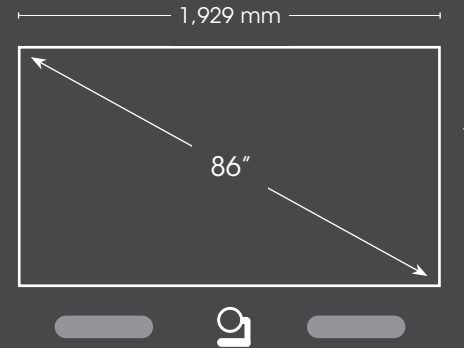

65" Conference Room

75" Conference Room

Large Conference Room

- Iiyama professional 4K display
- Logitech Rally Plus
- Barco ClickShare CX50 wireless conferencing
- Extron wall control panel
- Suitable for rooms of 11 - 25 people