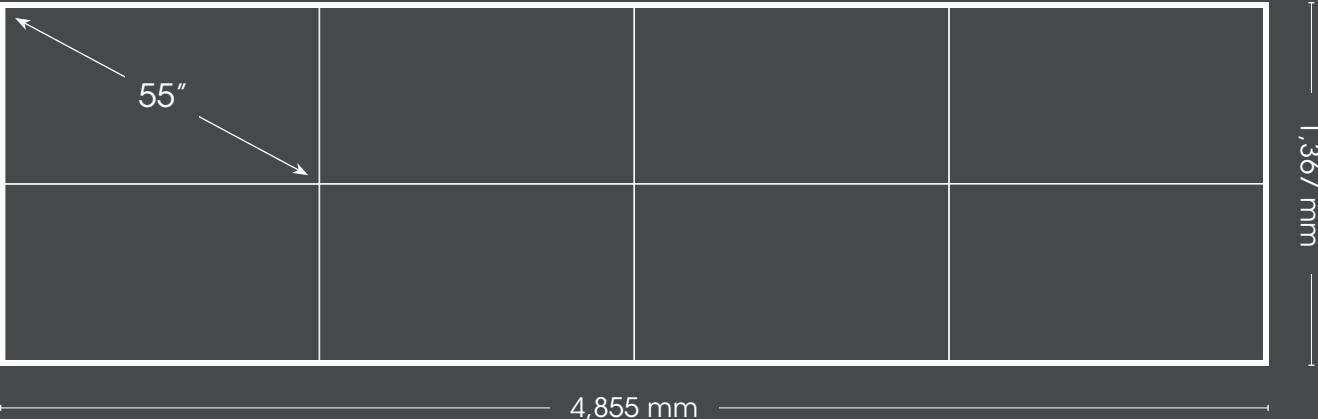

Solution Features

- Ultra wide 32:9 Canvas
- 7,680 x 2,160 native resolution (16.5 mega pixel canvas)
- Barco ClickShare CSE-800 presentation engine
- PC, MacOS, iOS, Android & Chrome compatible
- Native 4K HDMI input
- Ultra wide signage integration
- Full audio integration with additional speaker options
- Flexible control, management and monitoring options

Display Options

Barco UniSee

55" bezel-less tiled LCD video wall platform for high brightness applications.

LCD technology:	PA-VA
Resolution:	Full HD (1920 x 1080)
Backlight:	Direct LED
Aspect ratio:	16:9
Luminance:	800 cd/m² (Typical)

Overview LVD5521B

55" extreme narrow bezel (1.8 mm) LCD video wall for entry level and mid-end applications.

LCD technology:	S-IPS
Resolution:	Full HD (1920 x 1080)
Backlight:	Direct LED
Aspect ratio:	16:9
Luminance:	500 cd/m² (Typical)

Overview KVD5521B

55" ultra narrow bezel (3.5 mm) LCD video wall for entry level and mid-end applications.

LCD technology:	IPS
Resolution:	Full HD (1920 x 1080)
Backlight:	Direct LED
Aspect ratio:	16:9
Luminance:	500 cd/m² (Typical)

ClickShare